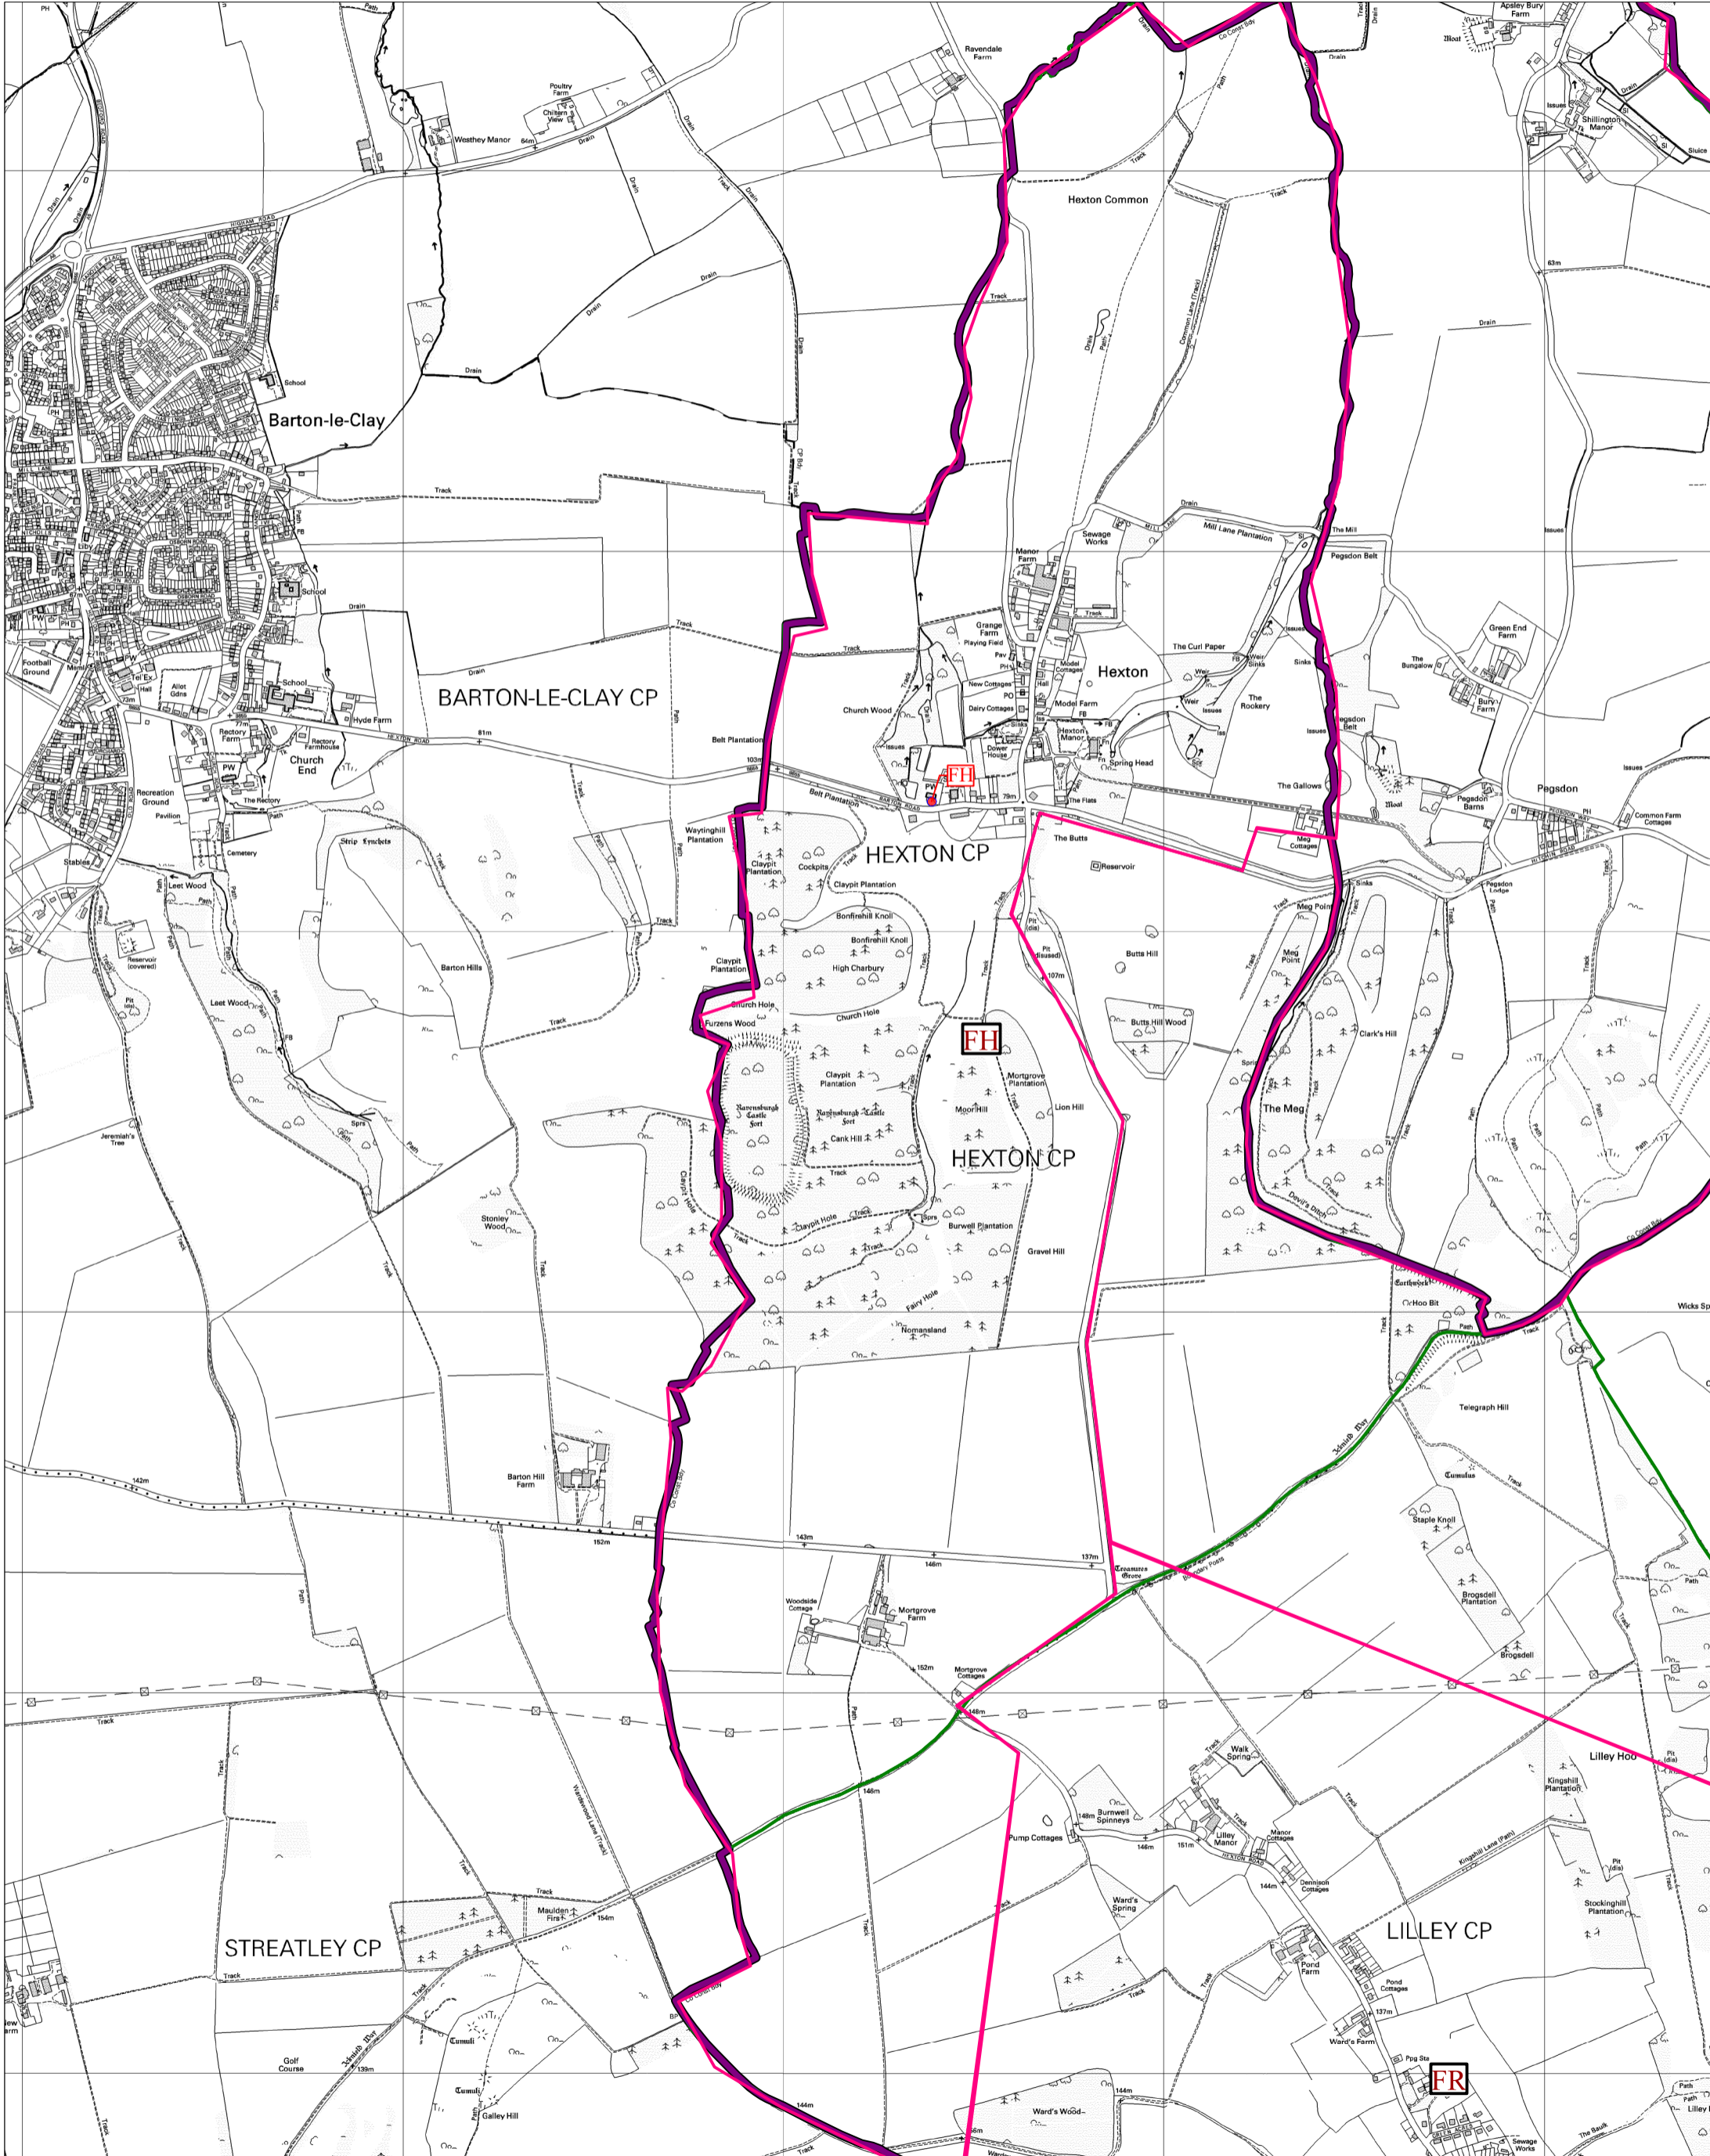

Polling Area - FH - Hexton

Scale: 1:?
Date: 23:10:13